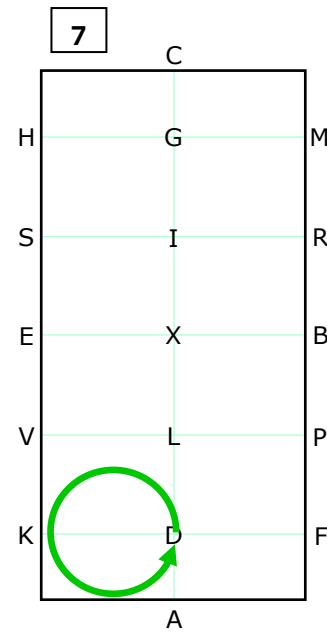

# FEI Driven Dressage - Juniors

A Enter in working trot  
X Halt and Salute

XCMB Working trot

BX Half circle right 20m  
XM Return to track at M

MCHE Working trot

EX Half circle left 20m  
XH Return to track at H  
HCMR Working trot

RXV Extended trot  
VKAD Working trot

D Collected trot  
DKD Circle left 20m

DFD Circle right 20m

DX Walk

X Halt  
Immobility 10 sec

11

X Rein back 3m

12