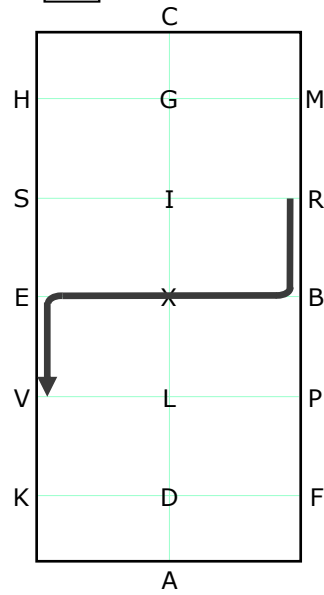

RBXEV Walk

14