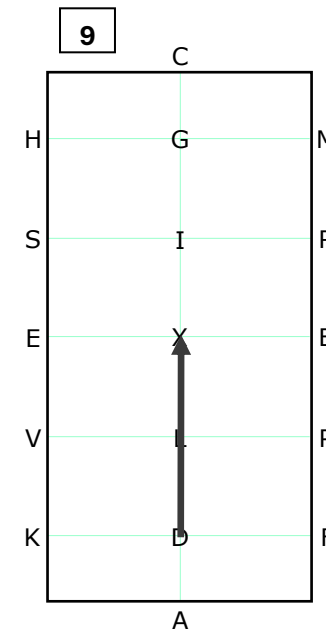

# FEI Driven Dressage - Juniors

A Enter in working trot  
X Halt and Salute

XCMB Working trot

BX Half circle right 20m  
XM Return to track at M

MCHE Working trot

EX Half circle left 20m  
XH Return to track at H  
HCMR Working trot

RXV Extended trot  
VKAD Working trot

D Collected trot  
DKD Circle left 20m

DFD Circle right 20m

DX Walk

X Halt  
Immobility 10 sec

11

X Rein back 3m

12