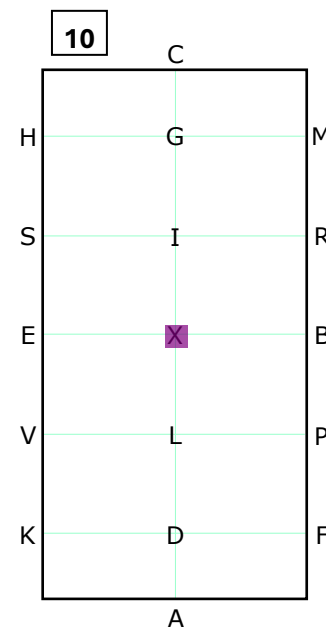

RXV Extended trot  
VKAD Working trot

D Collected trot  
DKD Circle left 20m

DFD Circle right 20m

DX Walk

X Halt  
Immobility 10 sec

11

X Rein back 3m

12