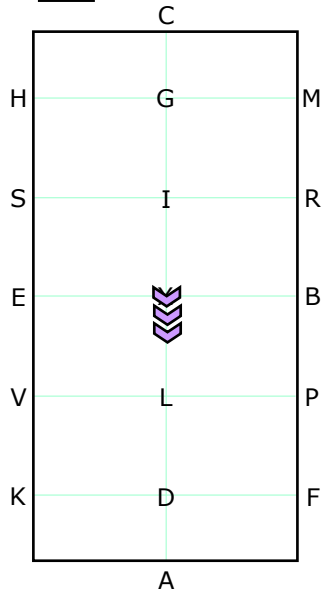

RXV Extended trot  
VKAD Working trot

D Collected trot  
DKD Circle left 20m

DFD Circle right 20m

DX Walk

X Halt  
Immobility 10 sec

11

X Rein back 3m

12