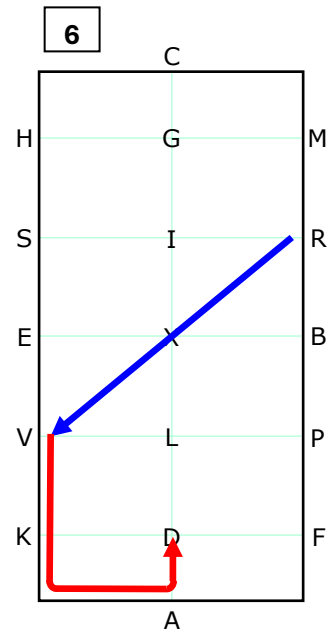

# FEI Driven Dressage - Juniors

A Enter in working trot  
X Halt and Salute

XCMB Working trot

BX Half circle right 20m  
XM Return to track at M

MCHE Working trot

EX Half circle left 20m  
XH Return to track at H  
HCMR Working trot

RXV Extended trot  
VKAD Working trot

D Collected trot  
DKD Circle left 20m

DFD Circle right 20m

DX Walk

X Halt  
Immobility 10 sec

11

X Rein back 3m

12