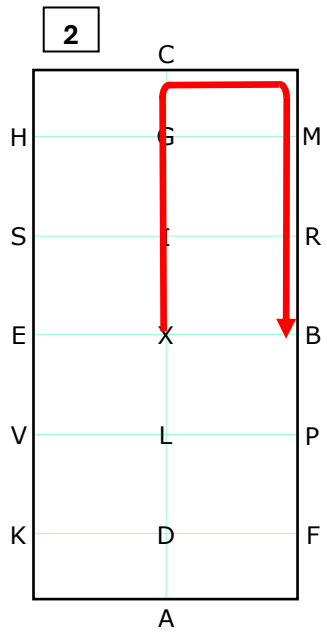

# FEI Driven Dressage - Juniors

A Enter in working trot  
X Halt and Salute

XCMB Working trot

BX Half circle right 20m  
XM Return to track at M

MCHE Working trot

EX Half circle left 20m  
XH Return to track at H  
HCMR Working trot

RXV Extended trot  
VKAD Working trot

D Collected trot  
DKD Circle left 20m

DFD Circle right 20m

DX Walk

X Halt  
Immobility 10 sec

11

X Rein back 3m

12