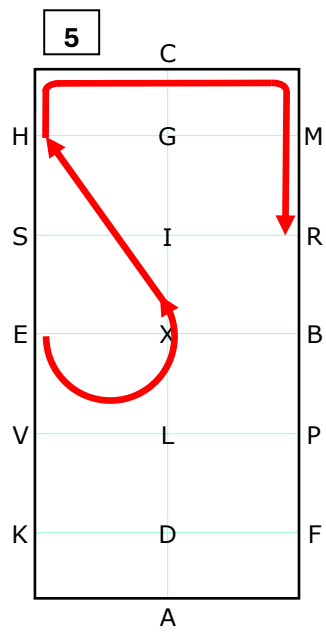

# FEI Driven Dressage - Juniors

A Enter in working trot  
X Halt and Salute

XCMB Working trot

BX Half circle right 20m  
XM Return to track at M

MCHE Working trot

EX Half circle left 20m  
XH Return to track at H  
HCMR Working trot

RXV Extended trot  
VKAD Working trot

D Collected trot  
DKD Circle left 20m

DFD Circle right 20m

DX Walk

X Halt  
Immobility 10 sec

11

X Rein back 3m

12