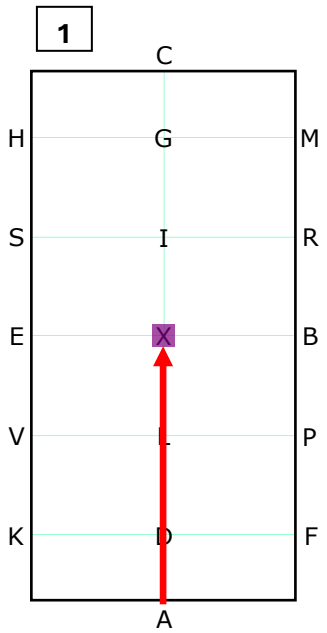

# FEI Driven Dressage - Juniors

A Enter in working trot  
X Halt and Salute

XCMB Working trot

BX Half circle right 20m  
XM Return to track at M

MCHE Working trot

EX Half circle left 20m  
XH Return to track at H  
HCMR Working trot

RXV Extended trot  
VKAD Working trot

D Collected trot  
DKD Circle left 20m

DFD Circle right 20m

DX Walk

X Halt  
Immobility 10 sec

11

X Rein back 3m

12