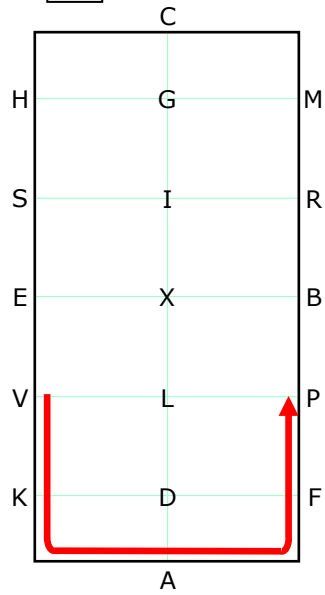

VKAFP Working trot

15