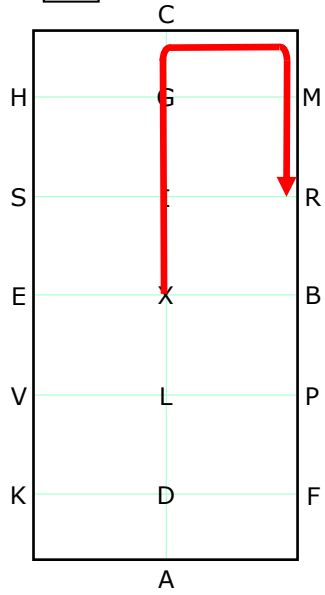

RXV Extended trot  
VKAD Working trot

D Collected trot  
DKD Circle left 20m

DFD Circle right 20m

DX Walk

X Halt  
Immobility 10 sec

11

X Rein back 3m

12