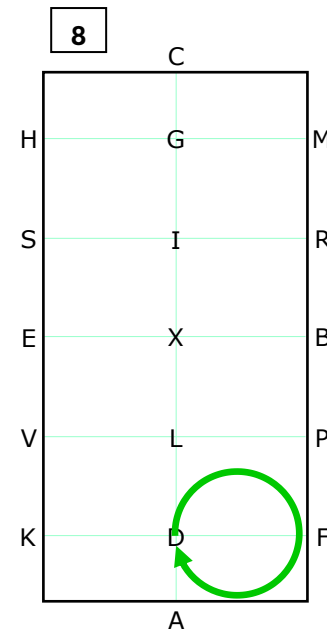

DFD Circle right 20m