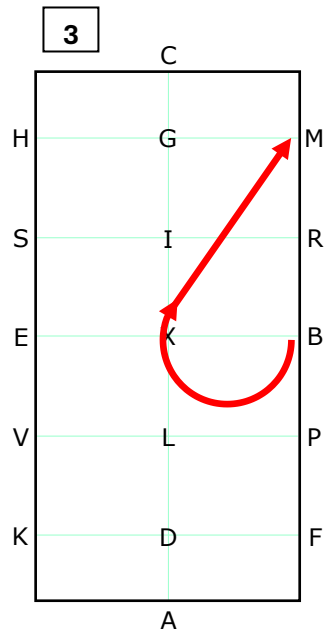

# FEI Driven Dressage - Juniors

A Enter in working trot  
X Halt and Salute

XCMB Working trot

BX Half circle right 20m  
XM Return to track at M

MCHE Working trot

EX Half circle left 20m  
XH Return to track at H  
HCMR Working trot

RXV Extended trot  
VKAD Working trot

D Collected trot  
DKD Circle left 20m

DFD Circle right 20m

DX Walk

X Halt  
Immobility 10 sec

11

X Rein back 3m

12