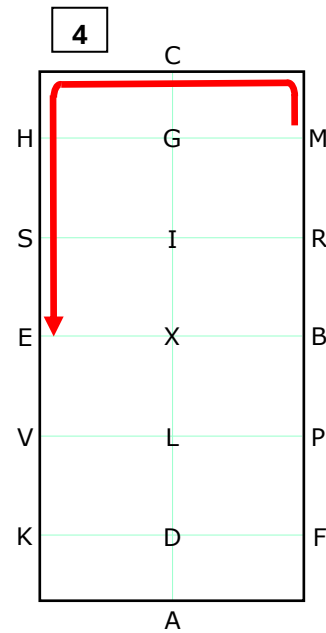

# FEI Driven Dressage - Juniors

A Enter in working trot  
X Halt and Salute

XCMB Working trot

BX Half circle right 20m  
XM Return to track at M

MCHE Working trot

EX Half circle left 20m  
XH Return to track at H  
HCMR Working trot

RXV Extended trot  
VKAD Working trot

D Collected trot  
DKD Circle left 20m

DFD Circle right 20m

DX Walk

X Halt  
Immobility 10 sec

11

X Rein back 3m

12